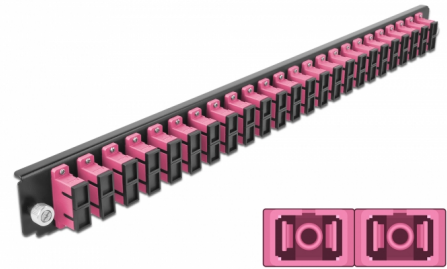

# Delock 19" Splice Box Front Panel 24 port SC Duplex violet

## Description

This front panel by Delock can be mounted in a 19" splice box by Delock.

**Item no. 43367**

EAN: 4043619433674

Country of origin: China

Package: White Box

## Specification

- Connectors:  
24 x SC Duplex female >  
24 x SC Duplex female
- Colour: violet
- For 48 OM4 Multi-mode fibers
- Zirconia ceramic ferrule with protection cap
- For mounting in 19" splice box, 1U
- Housing colour: black
- Dimensions (LxWxH): ca. 482.6 x 44.0 x 44.0 mm

## Package content

- 19" splice box front panel

---