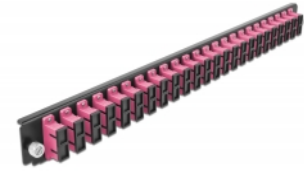

- 19" splice box front panel

Images