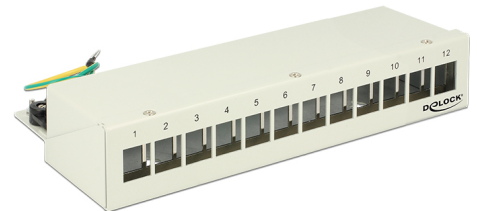

# Delock Keystone Desktop Patch Panel 12 Port grey

## Description

This patch panel by Delock can be used as a junction box on the wall or in enclosures. Additionally, clips for DIN rail mounting are included. With its standardized dimensions, it is suitable for easy snap-in mounting of twelve Keystone modules.

## Note

Due to the narrow design only keystone modules up to max. 17.2 mm width can be used.

**Item no. 43335**

EAN: 4043619433353

Country of origin: China

Package: White Box

## Specification

- 12 Keystone ports 19.2 x 14.9 mm
- Cable routing 180°
- Shielded
- Metal housing
- Colour: light grey RAL 7035
- Dimensions (WxHxD): ca. 221 x 44.5 x 112.5 mm