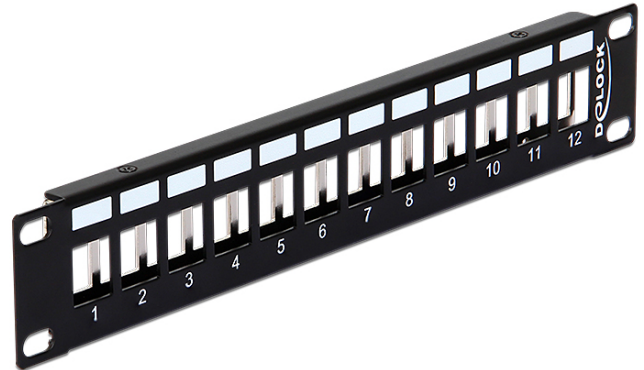

## Delock 10" Keystone Patch Panel 12 Port metal black

### Description

This Patch Panel by Delock can be mounted in a 10" cabinet. With its standardized dimensions, it is suitable for easy snap-in mounting of twelve Keystone modules.

### Note

Due to the design only keystone modules up to max. 18.0 mm width can be used.

### Specification

- 12 Keystone ports 19.2 x 14.9 mm
- For mounting in 10" cabinets, 1 U
- Integrated name plate
- Material: metal
- Colour: black
- Dimensions (LxWxH): ca. 254 x 43.6 x 9.9 mm