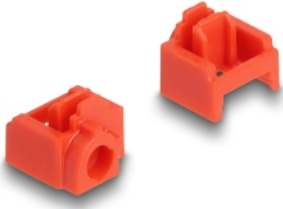

## Description

With this RJ45 port blocker set by Delock RJ45 ports can be secured against unauthorized access.

Therefore plug a port blocker into the RJ45 female port and lock with the key – the female port is locked now. An access through a cable is not possible anymore. To open the lock, the included tool is required.

## Technical details

- Suitable for all standard RJ45 jacks
- Colour of the tool: red
- Colour of the RJ45 port blocker: red
- Dimensions tool (LxWxH): ca. 35 x 8 x 5 mm

### Physical characteristics

Length:	60 mm
Width:	13 mm
Height:	6 mm
Colour:	red