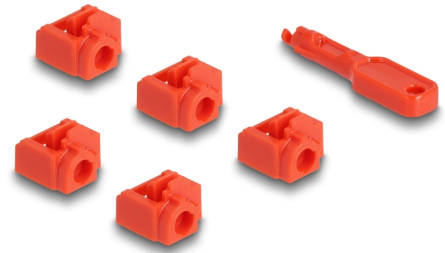

# Delock RJ45 Port Blocker Set for RJ45 jack 10 pieces

## Description

With this RJ45 port blocker set by Delock RJ45 ports can be secured against unauthorized access.

Therefore plug a port blocker into the RJ45 female port and lock with the key – the female port is locked now. An access through a cable is not possible anymore. To open the lock, the included tool is required.

## Technical details

- Suitable for all standard RJ45 jacks
- Colour of the tool: red
- Colour of the RJ45 port blocker: red
- Dimensions tool (LxWxH): ca. 35 x 8 x 5 mm

### Physical characteristics

Length:	60 mm
Width:	13 mm
Height:	6 mm
Colour:	red