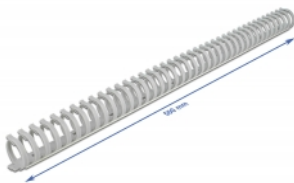

Delock Cable Duct flexible self-adhesive screwable 35 x 30 mm - length 50 cm grey

Description

This cable duct by Delock can be used to bundle exposed cables, electrical tubes or wires to protect them from dirt or damage and to ensure a clear and orderly cable routing.

Quick mounting

The cable duct is provided with adhesive tape on the bottom and can therefore be easily and simply attached e.g. to the floor or to the wall. Optionally, the cable duct can also be fixed with screws. The cable harnesses and tubes can be inserted and removed and branched over the entire length.

Specification

- Self-adhesive
- Reusable
- Flexible
- Bundle diameter: max. 30 mm
- Material: plastic
- Colour: grey
- Dimensions (LxWxH): ca. 500 x 35 x 30 mm

Item no. 19226

EAN: 4043619192267

Country of origin: China

Package: • Poly bag

Package content

- Cable duct

Images

Physical characteristics

Material:	plastic
Length:	500 mm
Width:	35 mm
Height:	30 mm
Colour:	grey