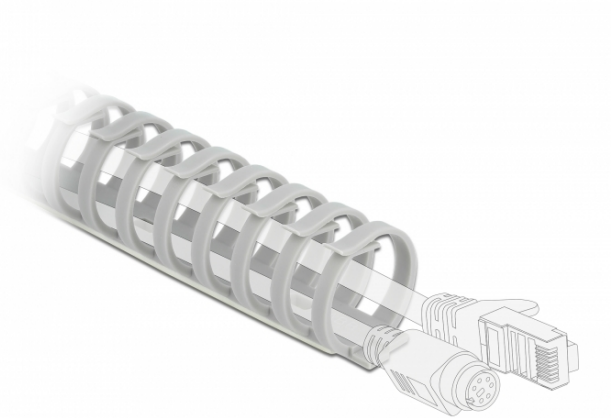

Delock Cable Duct flexible self-adhesive screwable 35 x 30 mm - length 50 cm grey

Description

This cable duct by Delock can be used to bundle exposed cables, electrical tubes or wires to protect them from dirt or damage and to ensure a clear and orderly cable routing.

Quick mounting

The cable duct is provided with adhesive tape on the bottom and can therefore be easily and simply attached e.g. to the floor or to the wall. Optionally, the cable duct can also be fixed with screws. The cable harnesses and tubes can be inserted and removed and branched over the entire length.

Multifunctional application

The cable duct can be mounted e.g. in control cabinets or vehicles. Due to its high flexibility, it is also possible to install the cable duct at greater angles of inclination.

Specification

- Self-adhesive
- Reusable
- Flexible
- Bundle diameter: max. 30 mm
- Material: plastic
- Colour: grey
- Dimensions (LxWxH): ca. 500 x 35 x 30 mm

Item no. 19226

EAN: 4043619192267

Country of origin: China