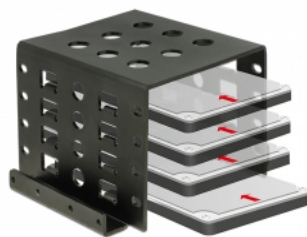

Delock Installation frame 4 x 2.5" to 3.5" black

Description

With this installation frame by Delock up to four 2.5" drives, such as SSD or HDD, can be mounted in a 3.5" drive bay of a PC.

Specification

- For installation into a 3.5" bay
- For 4 x 2.5" devices
- Horizontal mounting holes
- Material: metal
- Colour: black
- Dimensions (LxWxH): ca. 101.6 x 87 x 65 mm

System requirements

- A free 3.5" bay

Package content

- Installation frame
- 20 x screws M3

Item no. 18271

EAN: 4043619182718

Country of origin: China

Package: • Retail Box

Images