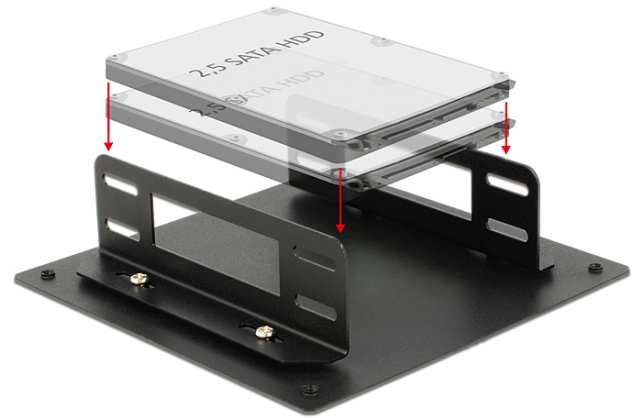

# Delock Installation frame for 2 x 2.5" HDD

## Description

Use this Delock installation frame in order to install up to two 2.5" hard drives individually in your PC.

## Specification

- Installation option:
  - 1) 2 x 2.5" HDD with 9.5 mm height
  - 2) 1 x 2.5" HDD with more than 9.5 mm height
- 4 holes with a distance of 10.5 cm each for fixing of the base plate
- Black metal frame

## Package content

- Base plate
- 2 x side brackets
- 14 x screw