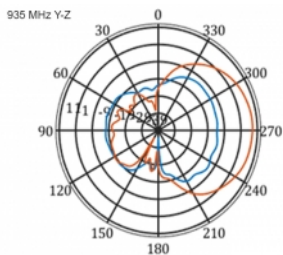

Delock LTE Antenna SMA plug 9 - 11 dB directional with connection cable (RG-58, 5 m) white outdoor

Description

This LTE antenna by Delock allows the usage of different LTE bands inside and outside. It is completely compatible to GSM, UMTS, Bluetooth, WLAN 2.4 GHz, ZigBee, DECT and Z-Wave.

Specification

- Connector: 1 x SMA plug
- LTE band: 1 - 4; 7; 9; 10; 15; 16; 20; 23; 25; 27; 30; 33 - 41
- Frequency range: 698 - 960 MHz, 1710 - 2700 MHz
- GSM, UMTS, Bluetooth, WLAN 2.4 GHz, ZigBee, DECT, Z-Wave
- Antenna gain: 9 - 11 dBi
- Polarisation: vertical
- Horizontal beam angle: 70°
- Vertical beam angle: 55°
- Impedance: 50 Ohm
- VSWR: 1.5
- Operating temperature: -40 °C ~ 60 °C
- Housing material: ABS UV resistant
- Colour: white
- Dimensions (LxWxH): ca. 450 x 210 x 65 mm
- Cable type: coaxial
- Cable type: RG-58
- Cable colour: black
- Cable attenuation: 0.5 dB @ 800 MHz per meter
- Cable diameter: ca. 5 mm
- Cable length incl. connectors: ca. 5 m

Images

General	
Mounting type:	pole
Protection category:	IP55
Suitable for indoor:	yes
Suitable for outdoor:	yes
Interface	
connector:	1 x SMA plug
Technical characteristics	
Frequency range:	1710 - 2700 MHz 698 MHz - 960 MHz
Antenna gain:	7 - 9 dBi
Beam width horizontal:	70°
Beam width vertical:	55°
Impedance:	50 Ω
Operating temperature:	-40 °C ~ 60 °C
Polarisation:	vertical
Power handling:	50 W
VSWR:	2.0
Physical characteristics	
Antenna type:	directional
Weight:	1,2 kg
Cable category:	coaxial
Cable type:	RG-58
Cable attenuation:	0.5 dB @ 800 MHz per meter
Cable colour:	black
Cable length:	5 m (incl. connectors)
Cable diameter:	5 mm
Length:	45.0 cm
Width:	21.0 cm
Height:	6.5 cm
Colour:	white