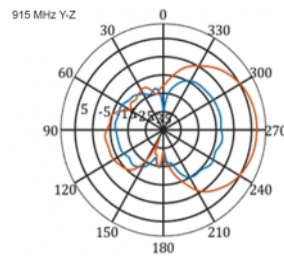

Specification

- Connector: 1 x SMA plug
- LTE band: 1 - 4; 7; 9; 10; 15; 16; 20; 23; 25; 27; 30; 33 - 41
- Frequency range: 698 - 960 MHz, 1710 - 2700 MHz
- GSM, UMTS, Bluetooth, WLAN 2.4 GHz, ZigBee, DECT, Z-Wave
- Antenna gain: 9 - 11 dBi
- Polarisation: vertical
- Horizontal beam angle: 70°
- Vertical beam angle: 55°
- Impedance: 50 Ohm
- VSWR: 1.5
- Operating temperature: -40 °C ~ 60 °C
- Housing material: ABS UV resistant
- Colour: white
- Dimensions (LxWxH): ca. 450 x 210 x 65 mm
- Cable type: coaxial
- Cable type: RG-58
- Cable colour: black
- Cable attenuation: 0.5 dB @ 800 MHz per meter
- Cable diameter: ca. 5 mm
- Cable length incl. connectors: ca. 5 m

Images

General	
Mounting type:	pole
Protection category:	IP55
Suitable for indoor:	yes
Suitable for outdoor:	yes
Interface	
connector:	1 x SMA plug
Technical characteristics	
Frequency range:	1710 - 2700 MHz 698 MHz - 960 MHz
Antenna gain:	7 - 9 dBi
Beam width horizontal:	70°
Beam width vertical:	55°
Impedance:	50 Ω
Operating temperature:	-40 °C ~ 60 °C
Polarisation:	vertical
Power handling:	50 W
VSWR:	2.0
Physical characteristics	
Antenna type:	directional
Weight:	1,2 kg
Cable category:	coaxial
Cable type:	RG-58
Cable attenuation:	0.5 dB @ 800 MHz per meter
Cable colour:	black
Cable length:	5 m (incl. connectors)
Cable diameter:	5 mm
Length:	45.0 cm
Width:	21.0 cm
Height:	6.5 cm
Colour:	white