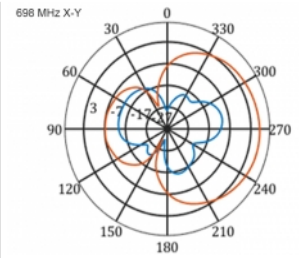

Specification

- Connector: 1 x SMA plug
- LTE band: 1 - 4; 7; 9; 10; 15; 16; 20; 23; 25; 27; 30; 33 - 41
- Frequency range: 698 - 960 MHz, 1710 - 2700 MHz
- GSM, UMTS, Bluetooth, WLAN 2.4 GHz, ZigBee, DECT, Z-Wave
- Antenna gain: 9 - 11 dBi
- Polarisation: vertical
- Horizontal beam angle: 70°
- Vertical beam angle: 55°
- Impedance: 50 Ohm
- VSWR: 1.5
- Operating temperature: -40 °C ~ 60 °C
- Housing material: ABS UV resistant
- Colour: white
- Dimensions (LxWxH): ca. 450 x 210 x 65 mm
- Cable type: coaxial
- Cable type: RG-58
- Cable colour: black
- Cable attenuation: 0.5 dB @ 800 MHz per meter
- Cable diameter: ca. 5 mm
- Cable length incl. connectors: ca. 5 m

Images

General	
Mounting type:	pole
Protection category:	IP55
Suitable for indoor:	yes
Suitable for outdoor:	yes
Interface	
connector:	1 x SMA plug
Technical characteristics	
Frequency range:	1710 - 2700 MHz 698 MHz - 960 MHz
Antenna gain:	7 - 9 dBi
Beam width horizontal:	70°
Beam width vertical:	55°
Impedance:	50 Ω
Operating temperature:	-40 °C ~ 60 °C
Polarisation:	vertical
Power handling:	50 W
VSWR:	2.0
Physical characteristics	
Antenna type:	directional
Weight:	1,2 kg
Cable category:	coaxial
Cable type:	RG-58
Cable attenuation:	0.5 dB @ 800 MHz per meter
Cable colour:	black
Cable length:	5 m (incl. connectors)
Cable diameter:	5 mm
Length:	45.0 cm
Width:	21.0 cm
Height:	6.5 cm
Colour:	white