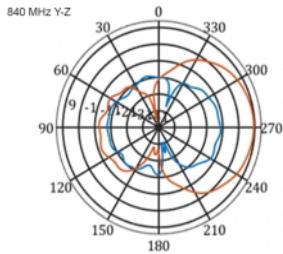

Specification

- Connector: 1 x SMA plug
- LTE band: 1 - 4; 7; 9; 10; 15; 16; 20; 23; 25; 27; 30; 33 - 41
- Frequency range: 698 - 960 MHz, 1710 - 2700 MHz
- GSM, UMTS, Bluetooth, WLAN 2.4 GHz, ZigBee, DECT, Z-Wave
- Antenna gain: 9 - 11 dBi
- Polarisation: vertical
- Horizontal beam angle: 70°
- Vertical beam angle: 55°
- Impedance: 50 Ohm
- VSWR: 1.5
- Operating temperature: -40 °C ~ 60 °C
- Housing material: ABS UV resistant
- Colour: white
- Dimensions (LxWxH): ca. 450 x 210 x 65 mm
- Cable type: coaxial
- Cable type: RG-58
- Cable colour: black
- Cable attenuation: 0.5 dB @ 800 MHz per meter
- Cable diameter: ca. 5 mm
- Cable length incl. connectors: ca. 5 m

Images

General	
Mounting type:	pole
Protection category:	IP55
Suitable for indoor:	yes
Suitable for outdoor:	yes
Interface	
connector:	1 x SMA plug
Technical characteristics	
Frequency range:	1710 - 2700 MHz 698 MHz - 960 MHz
Antenna gain:	7 - 9 dBi
Beam width horizontal:	70°
Beam width vertical:	55°
Impedance:	50 Ω
Operating temperature:	-40 °C ~ 60 °C
Polarisation:	vertical
Power handling:	50 W
VSWR:	2.0
Physical characteristics	
Antenna type:	directional
Weight:	1,2 kg
Cable category:	coaxial
Cable type:	RG-58
Cable attenuation:	0.5 dB @ 800 MHz per meter
Cable colour:	black
Cable length:	5 m (incl. connectors)
Cable diameter:	5 mm
Length:	45.0 cm
Width:	21.0 cm
Height:	6.5 cm
Colour:	white