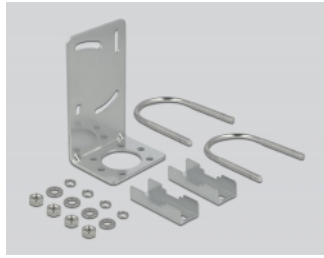

Delock LTE Antenna SMA plug 9 - 11 dB directional with connection cable (RG-58, 5 m) white outdoor

Description

This LTE antenna by Delock allows the usage of different LTE bands inside and outside. It is completely compatible to GSM, UMTS, Bluetooth, WLAN 2.4 GHz, ZigBee, DECT and Z-Wave.

Specification

- Connector: 1 x SMA plug
- LTE band: 1 - 4; 7; 9; 10; 15; 16; 20; 23; 25; 27; 30; 33 - 41
- Frequency range: 698 - 960 MHz, 1710 - 2700 MHz
- GSM, UMTS, Bluetooth, WLAN 2.4 GHz, ZigBee, DECT, Z-Wave
- Antenna gain: 9 - 11 dBi
- Polarisation: vertical
- Horizontal beam angle: 70°
- Vertical beam angle: 55°
- Impedance: 50 Ohm
- VSWR: 1.5
- Operating temperature: -40 °C ~ 60 °C
- Housing material: ABS UV resistant
- Colour: white
- Dimensions (LxWxH): ca. 450 x 210 x 65 mm
- Cable type: coaxial
- Cable type: RG-58
- Cable colour: black
- Cable attenuation: 0.5 dB @ 800 MHz per meter
- Cable diameter: ca. 5 mm
- Cable length incl. connectors: ca. 5 m

System requirements

- Device with a free SMA jack

Package content

- LTE antenna
- Pole mounting kit

Item no. 12002

EAN: 4043619120024

Country of origin: China

Package: Box

Images

General	
Mounting type:	pole
Protection category:	IP55
Suitable for indoor:	yes
Suitable for outdoor:	yes
Interface	
connector:	1 x SMA plug
Technical characteristics	
Frequency range:	1710 - 2700 MHz 698 MHz - 960 MHz
Antenna gain:	7 - 9 dBi
Beam width horizontal:	70°
Beam width vertical:	55°
Impedance:	50 Ω
Operating temperature:	-40 °C ~ 60 °C
Polarisation:	vertical
Power handling:	50 W
VSWR:	2.0
Physical characteristics	
Antenna type:	directional
Weight:	1,2 kg
Cable category:	coaxial
Cable type:	RG-58
Cable attenuation:	0.5 dB @ 800 MHz per meter
Cable colour:	black
Cable length:	5 m (incl. connectors)
Cable diameter:	5 mm
Length:	45.0 cm
Width:	21.0 cm
Height:	6.5 cm
Colour:	white