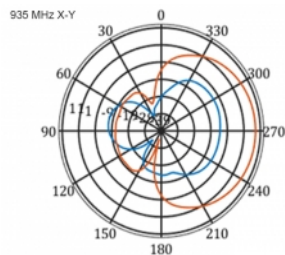

Specification

- Connector: 1 x SMA plug
- LTE band: 1 - 4; 7; 9; 10; 15; 16; 20; 23; 25; 27; 30; 33 - 41
- Frequency range: 698 - 960 MHz, 1710 - 2700 MHz
- GSM, UMTS, Bluetooth, WLAN 2.4 GHz, ZigBee, DECT, Z-Wave
- Antenna gain: 9 - 11 dBi
- Polarisation: vertical
- Horizontal beam angle: 70°
- Vertical beam angle: 55°
- Impedance: 50 Ohm
- VSWR: 1.5
- Operating temperature: -40 °C ~ 60 °C
- Housing material: ABS UV resistant
- Colour: white
- Dimensions (LxWxH): ca. 450 x 210 x 65 mm
- Cable type: coaxial
- Cable type: RG-58
- Cable colour: black
- Cable attenuation: 0.5 dB @ 800 MHz per meter
- Cable diameter: ca. 5 mm
- Cable length incl. connectors: ca. 5 m

Images

General	
Mounting type:	pole
Protection category:	IP55
Suitable for indoor:	yes
Suitable for outdoor:	yes
Interface	
connector:	1 x SMA plug
Technical characteristics	
Frequency range:	1710 - 2700 MHz 698 MHz - 960 MHz
Antenna gain:	7 - 9 dBi
Beam width horizontal:	70°
Beam width vertical:	55°
Impedance:	50 Ω
Operating temperature:	-40 °C ~ 60 °C
Polarisation:	vertical
Power handling:	50 W
VSWR:	2.0
Physical characteristics	
Antenna type:	directional
Weight:	1,2 kg
Cable category:	coaxial
Cable type:	RG-58
Cable attenuation:	0.5 dB @ 800 MHz per meter
Cable colour:	black
Cable length:	5 m (incl. connectors)
Cable diameter:	5 mm
Length:	45.0 cm
Width:	21.0 cm
Height:	6.5 cm
Colour:	white