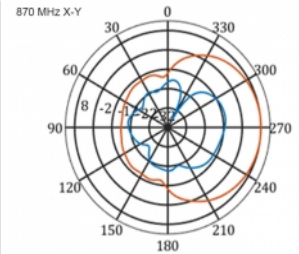

Specification

- Connector: 1 x SMA plug
- LTE band: 1 - 4; 7; 9; 10; 15; 16; 20; 23; 25; 27; 30; 33 - 41
- Frequency range: 698 - 960 MHz, 1710 - 2700 MHz
- GSM, UMTS, Bluetooth, WLAN 2.4 GHz, ZigBee, DECT, Z-Wave
- Antenna gain: 9 - 11 dBi
- Polarisation: vertical
- Horizontal beam angle: 70°
- Vertical beam angle: 55°
- Impedance: 50 Ohm
- VSWR: 1.5
- Operating temperature: -40 °C ~ 60 °C
- Housing material: ABS UV resistant
- Colour: white
- Dimensions (LxWxH): ca. 450 x 210 x 65 mm
- Cable type: coaxial
- Cable type: RG-58
- Cable colour: black
- Cable attenuation: 0.5 dB @ 800 MHz per meter
- Cable diameter: ca. 5 mm
- Cable length incl. connectors: ca. 5 m

Images

General	
Mounting type:	pole
Protection category:	IP55
Suitable for indoor:	yes
Suitable for outdoor:	yes
Interface	
connector:	1 x SMA plug
Technical characteristics	
Frequency range:	1710 - 2700 MHz 698 MHz - 960 MHz
Antenna gain:	7 - 9 dBi
Beam width horizontal:	70°
Beam width vertical:	55°
Impedance:	50 Ω
Operating temperature:	-40 °C ~ 60 °C
Polarisation:	vertical
Power handling:	50 W
VSWR:	2.0
Physical characteristics	
Antenna type:	directional
Weight:	1,2 kg
Cable category:	coaxial
Cable type:	RG-58
Cable attenuation:	0.5 dB @ 800 MHz per meter
Cable colour:	black
Cable length:	5 m (incl. connectors)
Cable diameter:	5 mm
Length:	45.0 cm
Width:	21.0 cm
Height:	6.5 cm
Colour:	white