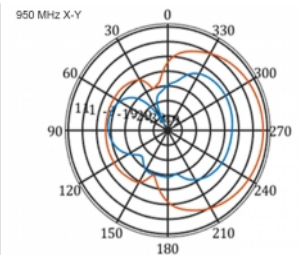

Specification

- Connector: 1 x SMA plug
- LTE band: 1 - 4; 7; 9; 10; 15; 16; 20; 23; 25; 27; 30; 33 - 41
- Frequency range: 698 - 960 MHz, 1710 - 2700 MHz
- GSM, UMTS, Bluetooth, WLAN 2.4 GHz, ZigBee, DECT, Z-Wave
- Antenna gain: 9 - 11 dBi
- Polarisation: vertical
- Horizontal beam angle: 70°
- Vertical beam angle: 55°
- Impedance: 50 Ohm
- VSWR: 1.5
- Operating temperature: -40 °C ~ 60 °C
- Housing material: ABS UV resistant
- Colour: white
- Dimensions (LxWxH): ca. 450 x 210 x 65 mm
- Cable type: coaxial
- Cable type: RG-58
- Cable colour: black
- Cable attenuation: 0.5 dB @ 800 MHz per meter
- Cable diameter: ca. 5 mm
- Cable length incl. connectors: ca. 5 m

Images

General	
Mounting type:	pole
Protection category:	IP55
Suitable for indoor:	yes
Suitable for outdoor:	yes
Interface	
connector:	1 x SMA plug
Technical characteristics	
Frequency range:	1710 - 2700 MHz 698 MHz - 960 MHz
Antenna gain:	7 - 9 dBi
Beam width horizontal:	70°
Beam width vertical:	55°
Impedance:	50 Ω
Operating temperature:	-40 °C ~ 60 °C
Polarisation:	vertical
Power handling:	50 W
VSWR:	2.0
Physical characteristics	
Antenna type:	directional
Weight:	1,2 kg
Cable category:	coaxial
Cable type:	RG-58
Cable attenuation:	0.5 dB @ 800 MHz per meter
Cable colour:	black
Cable length:	5 m (incl. connectors)
Cable diameter:	5 mm
Length:	45.0 cm
Width:	21.0 cm
Height:	6.5 cm
Colour:	white