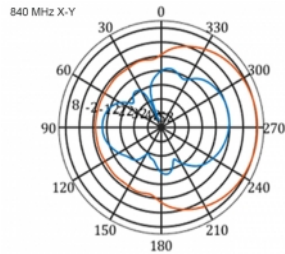

Specification

- Connector: 1 x SMA plug
- LTE band: 1 - 4; 7; 9; 10; 15; 16; 20; 23; 25; 27; 30; 33 - 41
- Frequency range: 698 - 960 MHz, 1710 - 2700 MHz
- GSM, UMTS, Bluetooth, WLAN 2.4 GHz, ZigBee, DECT, Z-Wave
- Antenna gain: 9 - 11 dBi
- Polarisation: vertical
- Horizontal beam angle: 70°
- Vertical beam angle: 55°
- Impedance: 50 Ohm
- VSWR: 1.5
- Operating temperature: -40 °C ~ 60 °C
- Housing material: ABS UV resistant
- Colour: white
- Dimensions (LxWxH): ca. 450 x 210 x 65 mm
- Cable type: coaxial
- Cable type: RG-58
- Cable colour: black
- Cable attenuation: 0.5 dB @ 800 MHz per meter
- Cable diameter: ca. 5 mm
- Cable length incl. connectors: ca. 5 m

Images

General	
Mounting type:	pole
Protection category:	IP55
Suitable for indoor:	yes
Suitable for outdoor:	yes
Interface	
connector:	1 x SMA plug
Technical characteristics	
Frequency range:	1710 - 2700 MHz 698 MHz - 960 MHz
Antenna gain:	7 - 9 dBi
Beam width horizontal:	70°
Beam width vertical:	55°
Impedance:	50 Ω
Operating temperature:	-40 °C ~ 60 °C
Polarisation:	vertical
Power handling:	50 W
VSWR:	2.0
Physical characteristics	
Antenna type:	directional
Weight:	1,2 kg
Cable category:	coaxial
Cable type:	RG-58
Cable attenuation:	0.5 dB @ 800 MHz per meter
Cable colour:	black
Cable length:	5 m (incl. connectors)
Cable diameter:	5 mm
Length:	45.0 cm
Width:	21.0 cm
Height:	6.5 cm
Colour:	white