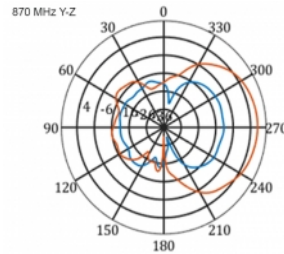

Specification

- Connector: 1 x SMA plug
- LTE band: 1 - 4; 7; 9; 10; 15; 16; 20; 23; 25; 27; 30; 33 - 41
- Frequency range: 698 - 960 MHz, 1710 - 2700 MHz
- GSM, UMTS, Bluetooth, WLAN 2.4 GHz, ZigBee, DECT, Z-Wave
- Antenna gain: 9 - 11 dBi
- Polarisation: vertical
- Horizontal beam angle: 70°
- Vertical beam angle: 55°
- Impedance: 50 Ohm
- VSWR: 1.5
- Operating temperature: -40 °C ~ 60 °C
- Housing material: ABS UV resistant
- Colour: white
- Dimensions (LxWxH): ca. 450 x 210 x 65 mm
- Cable type: coaxial
- Cable type: RG-58
- Cable colour: black
- Cable attenuation: 0.5 dB @ 800 MHz per meter
- Cable diameter: ca. 5 mm
- Cable length incl. connectors: ca. 5 m

Images

General	
Mounting type:	pole
Protection category:	IP55
Suitable for indoor:	yes
Suitable for outdoor:	yes
Interface	
connector:	1 x SMA plug
Technical characteristics	
Frequency range:	1710 - 2700 MHz 698 MHz - 960 MHz
Antenna gain:	7 - 9 dBi
Beam width horizontal:	70°
Beam width vertical:	55°
Impedance:	50 Ω
Operating temperature:	-40 °C ~ 60 °C
Polarisation:	vertical
Power handling:	50 W
VSWR:	2.0
Physical characteristics	
Antenna type:	directional
Weight:	1,2 kg
Cable category:	coaxial
Cable type:	RG-58
Cable attenuation:	0.5 dB @ 800 MHz per meter
Cable colour:	black
Cable length:	5 m (incl. connectors)
Cable diameter:	5 mm
Length:	45.0 cm
Width:	21.0 cm
Height:	6.5 cm
Colour:	white