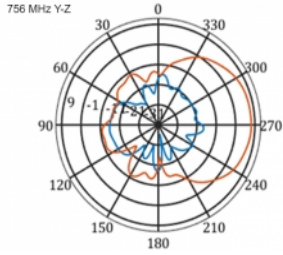

Specification

- Connector: 1 x SMA plug
- LTE band: 1 - 4; 7; 9; 10; 15; 16; 20; 23; 25; 27; 30; 33 - 41
- Frequency range: 698 - 960 MHz, 1710 - 2700 MHz
- GSM, UMTS, Bluetooth, WLAN 2.4 GHz, ZigBee, DECT, Z-Wave
- Antenna gain: 9 - 11 dBi
- Polarisation: vertical
- Horizontal beam angle: 70°
- Vertical beam angle: 55°
- Impedance: 50 Ohm
- VSWR: 1.5
- Operating temperature: -40 °C ~ 60 °C
- Housing material: ABS UV resistant
- Colour: white
- Dimensions (LxWxH): ca. 450 x 210 x 65 mm
- Cable type: coaxial
- Cable type: RG-58
- Cable colour: black
- Cable attenuation: 0.5 dB @ 800 MHz per meter
- Cable diameter: ca. 5 mm
- Cable length incl. connectors: ca. 5 m

Images

General	
Mounting type:	pole
Protection category:	IP55
Suitable for indoor:	yes
Suitable for outdoor:	yes
Interface	
connector:	1 x SMA plug
Technical characteristics	
Frequency range:	1710 - 2700 MHz 698 MHz - 960 MHz
Antenna gain:	7 - 9 dBi
Beam width horizontal:	70°
Beam width vertical:	55°
Impedance:	50 Ω
Operating temperature:	-40 °C ~ 60 °C
Polarisation:	vertical
Power handling:	50 W
VSWR:	2.0
Physical characteristics	
Antenna type:	directional
Weight:	1,2 kg
Cable category:	coaxial
Cable type:	RG-58
Cable attenuation:	0.5 dB @ 800 MHz per meter
Cable colour:	black
Cable length:	5 m (incl. connectors)
Cable diameter:	5 mm
Length:	45.0 cm
Width:	21.0 cm
Height:	6.5 cm
Colour:	white