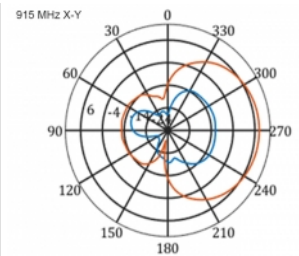

Specification

- Connector: 1 x SMA plug
- LTE band: 1 - 4; 7; 9; 10; 15; 16; 20; 23; 25; 27; 30; 33 - 41
- Frequency range: 698 - 960 MHz, 1710 - 2700 MHz
- GSM, UMTS, Bluetooth, WLAN 2.4 GHz, ZigBee, DECT, Z-Wave
- Antenna gain: 9 - 11 dBi
- Polarisation: vertical
- Horizontal beam angle: 70°
- Vertical beam angle: 55°
- Impedance: 50 Ohm
- VSWR: 1.5
- Operating temperature: -40 °C ~ 60 °C
- Housing material: ABS UV resistant
- Colour: white
- Dimensions (LxWxH): ca. 450 x 210 x 65 mm
- Cable type: coaxial
- Cable type: RG-58
- Cable colour: black
- Cable attenuation: 0.5 dB @ 800 MHz per meter
- Cable diameter: ca. 5 mm
- Cable length incl. connectors: ca. 5 m

Images

General	
Mounting type:	pole
Protection category:	IP55
Suitable for indoor:	yes
Suitable for outdoor:	yes
Interface	
connector:	1 x SMA plug
Technical characteristics	
Frequency range:	1710 - 2700 MHz 698 MHz - 960 MHz
Antenna gain:	7 - 9 dBi
Beam width horizontal:	70°
Beam width vertical:	55°
Impedance:	50 Ω
Operating temperature:	-40 °C ~ 60 °C
Polarisation:	vertical
Power handling:	50 W
VSWR:	2.0
Physical characteristics	
Antenna type:	directional
Weight:	1,2 kg
Cable category:	coaxial
Cable type:	RG-58
Cable attenuation:	0.5 dB @ 800 MHz per meter
Cable colour:	black
Cable length:	5 m (incl. connectors)
Cable diameter:	5 mm
Length:	45.0 cm
Width:	21.0 cm
Height:	6.5 cm
Colour:	white