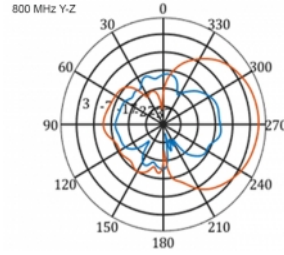

Specification

- Connector: 1 x SMA plug
- LTE band: 1 - 4; 7; 9; 10; 15; 16; 20; 23; 25; 27; 30; 33 - 41
- Frequency range: 698 - 960 MHz, 1710 - 2700 MHz
- GSM, UMTS, Bluetooth, WLAN 2.4 GHz, ZigBee, DECT, Z-Wave
- Antenna gain: 9 - 11 dBi
- Polarisation: vertical
- Horizontal beam angle: 70°
- Vertical beam angle: 55°
- Impedance: 50 Ohm
- VSWR: 1.5
- Operating temperature: -40 °C ~ 60 °C
- Housing material: ABS UV resistant
- Colour: white
- Dimensions (LxWxH): ca. 450 x 210 x 65 mm
- Cable type: coaxial
- Cable type: RG-58
- Cable colour: black
- Cable attenuation: 0.5 dB @ 800 MHz per meter
- Cable diameter: ca. 5 mm
- Cable length incl. connectors: ca. 5 m

Images

General	
Mounting type:	pole
Protection category:	IP55
Suitable for indoor:	yes
Suitable for outdoor:	yes
Interface	
connector:	1 x SMA plug
Technical characteristics	
Frequency range:	1710 - 2700 MHz 698 MHz - 960 MHz
Antenna gain:	7 - 9 dBi
Beam width horizontal:	70°
Beam width vertical:	55°
Impedance:	50 Ω
Operating temperature:	-40 °C ~ 60 °C
Polarisation:	vertical
Power handling:	50 W
VSWR:	2.0
Physical characteristics	
Antenna type:	directional
Weight:	1,2 kg
Cable category:	coaxial
Cable type:	RG-58
Cable attenuation:	0.5 dB @ 800 MHz per meter
Cable colour:	black
Cable length:	5 m (incl. connectors)
Cable diameter:	5 mm
Length:	45.0 cm
Width:	21.0 cm
Height:	6.5 cm
Colour:	white