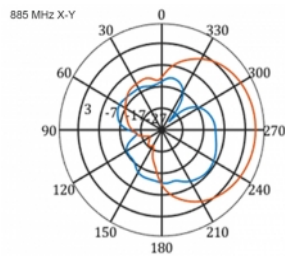

Specification

- Connector: 1 x SMA plug
- LTE band: 1 - 4; 7; 9; 10; 15; 16; 20; 23; 25; 27; 30; 33 - 41
- Frequency range: 698 - 960 MHz, 1710 - 2700 MHz
- GSM, UMTS, Bluetooth, WLAN 2.4 GHz, ZigBee, DECT, Z-Wave
- Antenna gain: 9 - 11 dBi
- Polarisation: vertical
- Horizontal beam angle: 70°
- Vertical beam angle: 55°
- Impedance: 50 Ohm
- VSWR: 1.5
- Operating temperature: -40 °C ~ 60 °C
- Housing material: ABS UV resistant
- Colour: white
- Dimensions (LxWxH): ca. 450 x 210 x 65 mm
- Cable type: coaxial
- Cable type: RG-58
- Cable colour: black
- Cable attenuation: 0.5 dB @ 800 MHz per meter
- Cable diameter: ca. 5 mm
- Cable length incl. connectors: ca. 5 m

Images

General	
Mounting type:	pole
Protection category:	IP55
Suitable for indoor:	yes
Suitable for outdoor:	yes
Interface	
connector:	1 x SMA plug
Technical characteristics	
Frequency range:	1710 - 2700 MHz 698 MHz - 960 MHz
Antenna gain:	7 - 9 dBi
Beam width horizontal:	70°
Beam width vertical:	55°
Impedance:	50 Ω
Operating temperature:	-40 °C ~ 60 °C
Polarisation:	vertical
Power handling:	50 W
VSWR:	2.0
Physical characteristics	
Antenna type:	directional
Weight:	1,2 kg
Cable category:	coaxial
Cable type:	RG-58
Cable attenuation:	0.5 dB @ 800 MHz per meter
Cable colour:	black
Cable length:	5 m (incl. connectors)
Cable diameter:	5 mm
Length:	45.0 cm
Width:	21.0 cm
Height:	6.5 cm
Colour:	white