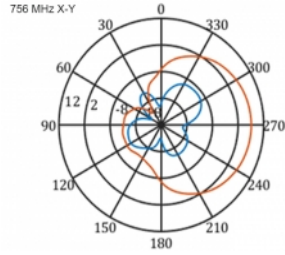

Specification

- Connector: 1 x SMA plug
- LTE band: 1 - 4; 7; 9; 10; 15; 16; 20; 23; 25; 27; 30; 33 - 41
- Frequency range: 698 - 960 MHz, 1710 - 2700 MHz
- GSM, UMTS, Bluetooth, WLAN 2.4 GHz, ZigBee, DECT, Z-Wave
- Antenna gain: 9 - 11 dBi
- Polarisation: vertical
- Horizontal beam angle: 70°
- Vertical beam angle: 55°
- Impedance: 50 Ohm
- VSWR: 1.5
- Operating temperature: -40 °C ~ 60 °C
- Housing material: ABS UV resistant
- Colour: white
- Dimensions (LxWxH): ca. 450 x 210 x 65 mm
- Cable type: coaxial
- Cable type: RG-58
- Cable colour: black
- Cable attenuation: 0.5 dB @ 800 MHz per meter
- Cable diameter: ca. 5 mm
- Cable length incl. connectors: ca. 5 m

Images

General	
Mounting type:	pole
Protection category:	IP55
Suitable for indoor:	yes
Suitable for outdoor:	yes
Interface	
connector:	1 x SMA plug
Technical characteristics	
Frequency range:	1710 - 2700 MHz 698 MHz - 960 MHz
Antenna gain:	7 - 9 dBi
Beam width horizontal:	70°
Beam width vertical:	55°
Impedance:	50 Ω
Operating temperature:	-40 °C ~ 60 °C
Polarisation:	vertical
Power handling:	50 W
VSWR:	2.0
Physical characteristics	
Antenna type:	directional
Weight:	1,2 kg
Cable category:	coaxial
Cable type:	RG-58
Cable attenuation:	0.5 dB @ 800 MHz per meter
Cable colour:	black
Cable length:	5 m (incl. connectors)
Cable diameter:	5 mm
Length:	45.0 cm
Width:	21.0 cm
Height:	6.5 cm
Colour:	white