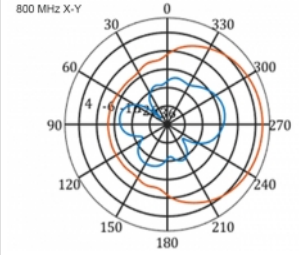

Specification

- Connector: 1 x SMA plug
- LTE band: 1 - 4; 7; 9; 10; 15; 16; 20; 23; 25; 27; 30; 33 - 41
- Frequency range: 698 - 960 MHz, 1710 - 2700 MHz
- GSM, UMTS, Bluetooth, WLAN 2.4 GHz, ZigBee, DECT, Z-Wave
- Antenna gain: 9 - 11 dBi
- Polarisation: vertical
- Horizontal beam angle: 70°
- Vertical beam angle: 55°
- Impedance: 50 Ohm
- VSWR: 1.5
- Operating temperature: -40 °C ~ 60 °C
- Housing material: ABS UV resistant
- Colour: white
- Dimensions (LxWxH): ca. 450 x 210 x 65 mm
- Cable type: coaxial
- Cable type: RG-58
- Cable colour: black
- Cable attenuation: 0.5 dB @ 800 MHz per meter
- Cable diameter: ca. 5 mm
- Cable length incl. connectors: ca. 5 m

Images

General	
Mounting type:	pole
Protection category:	IP55
Suitable for indoor:	yes
Suitable for outdoor:	yes
Interface	
connector:	1 x SMA plug
Technical characteristics	
Frequency range:	1710 - 2700 MHz 698 MHz - 960 MHz
Antenna gain:	7 - 9 dBi
Beam width horizontal:	70°
Beam width vertical:	55°
Impedance:	50 Ω
Operating temperature:	-40 °C ~ 60 °C
Polarisation:	vertical
Power handling:	50 W
VSWR:	2.0
Physical characteristics	
Antenna type:	directional
Weight:	1,2 kg
Cable category:	coaxial
Cable type:	RG-58
Cable attenuation:	0.5 dB @ 800 MHz per meter
Cable colour:	black
Cable length:	5 m (incl. connectors)
Cable diameter:	5 mm
Length:	45.0 cm
Width:	21.0 cm
Height:	6.5 cm
Colour:	white