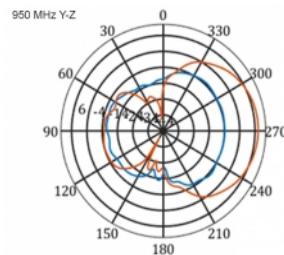

Specification

- Connector: 1 x SMA plug
- LTE band: 1 - 4; 7; 9; 10; 15; 16; 20; 23; 25; 27; 30; 33 - 41
- Frequency range: 698 - 960 MHz, 1710 - 2700 MHz
- GSM, UMTS, Bluetooth, WLAN 2.4 GHz, ZigBee, DECT, Z-Wave
- Antenna gain: 9 - 11 dBi
- Polarisation: vertical
- Horizontal beam angle: 70°
- Vertical beam angle: 55°
- Impedance: 50 Ohm
- VSWR: 1.5
- Operating temperature: -40 °C ~ 60 °C
- Housing material: ABS UV resistant
- Colour: white
- Dimensions (LxWxH): ca. 450 x 210 x 65 mm
- Cable type: coaxial
- Cable type: RG-58
- Cable colour: black
- Cable attenuation: 0.5 dB @ 800 MHz per meter
- Cable diameter: ca. 5 mm
- Cable length incl. connectors: ca. 5 m

Images

General	
Mounting type:	pole
Protection category:	IP55
Suitable for indoor:	yes
Suitable for outdoor:	yes
Interface	
connector:	1 x SMA plug
Technical characteristics	
Frequency range:	1710 - 2700 MHz 698 MHz - 960 MHz
Antenna gain:	7 - 9 dBi
Beam width horizontal:	70°
Beam width vertical:	55°
Impedance:	50 Ω
Operating temperature:	-40 °C ~ 60 °C
Polarisation:	vertical
Power handling:	50 W
VSWR:	2.0
Physical characteristics	
Antenna type:	directional
Weight:	1,2 kg
Cable category:	coaxial
Cable type:	RG-58
Cable attenuation:	0.5 dB @ 800 MHz per meter
Cable colour:	black
Cable length:	5 m (incl. connectors)
Cable diameter:	5 mm
Length:	45.0 cm
Width:	21.0 cm
Height:	6.5 cm
Colour:	white