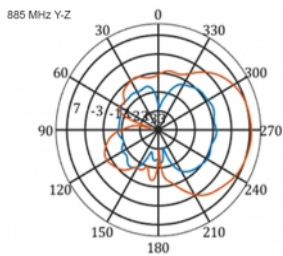

Specification

- Connector: 1 x SMA plug
- LTE band: 1 - 4; 7; 9; 10; 15; 16; 20; 23; 25; 27; 30; 33 - 41
- Frequency range: 698 - 960 MHz, 1710 - 2700 MHz
- GSM, UMTS, Bluetooth, WLAN 2.4 GHz, ZigBee, DECT, Z-Wave
- Antenna gain: 9 - 11 dBi
- Polarisation: vertical
- Horizontal beam angle: 70°
- Vertical beam angle: 55°
- Impedance: 50 Ohm
- VSWR: 1.5
- Operating temperature: -40 °C ~ 60 °C
- Housing material: ABS UV resistant
- Colour: white
- Dimensions (LxWxH): ca. 450 x 210 x 65 mm
- Cable type: coaxial
- Cable type: RG-58
- Cable colour: black
- Cable attenuation: 0.5 dB @ 800 MHz per meter
- Cable diameter: ca. 5 mm
- Cable length incl. connectors: ca. 5 m

Images

General	
Mounting type:	pole
Protection category:	IP55
Suitable for indoor:	yes
Suitable for outdoor:	yes
Interface	
connector:	1 x SMA plug
Technical characteristics	
Frequency range:	1710 - 2700 MHz 698 MHz - 960 MHz
Antenna gain:	7 - 9 dBi
Beam width horizontal:	70°
Beam width vertical:	55°
Impedance:	50 Ω
Operating temperature:	-40 °C ~ 60 °C
Polarisation:	vertical
Power handling:	50 W
VSWR:	2.0
Physical characteristics	
Antenna type:	directional
Weight:	1,2 kg
Cable category:	coaxial
Cable type:	RG-58
Cable attenuation:	0.5 dB @ 800 MHz per meter
Cable colour:	black
Cable length:	5 m (incl. connectors)
Cable diameter:	5 mm
Length:	45.0 cm
Width:	21.0 cm
Height:	6.5 cm
Colour:	white