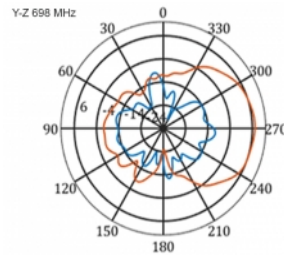

Specification

- Connector: 1 x SMA plug
- LTE band: 1 - 4; 7; 9; 10; 15; 16; 20; 23; 25; 27; 30; 33 - 41
- Frequency range: 698 - 960 MHz, 1710 - 2700 MHz
- GSM, UMTS, Bluetooth, WLAN 2.4 GHz, ZigBee, DECT, Z-Wave
- Antenna gain: 9 - 11 dBi
- Polarisation: vertical
- Horizontal beam angle: 70°
- Vertical beam angle: 55°
- Impedance: 50 Ohm
- VSWR: 1.5
- Operating temperature: -40 °C ~ 60 °C
- Housing material: ABS UV resistant
- Colour: white
- Dimensions (LxWxH): ca. 450 x 210 x 65 mm
- Cable type: coaxial
- Cable type: RG-58
- Cable colour: black
- Cable attenuation: 0.5 dB @ 800 MHz per meter
- Cable diameter: ca. 5 mm
- Cable length incl. connectors: ca. 5 m

Images

General	
Mounting type:	pole
Protection category:	IP55
Suitable for indoor:	yes
Suitable for outdoor:	yes
Interface	
connector:	1 x SMA plug
Technical characteristics	
Frequency range:	1710 - 2700 MHz 698 MHz - 960 MHz
Antenna gain:	7 - 9 dBi
Beam width horizontal:	70°
Beam width vertical:	55°
Impedance:	50 Ω
Operating temperature:	-40 °C ~ 60 °C
Polarisation:	vertical
Power handling:	50 W
VSWR:	2.0
Physical characteristics	
Antenna type:	directional
Weight:	1,2 kg
Cable category:	coaxial
Cable type:	RG-58
Cable attenuation:	0.5 dB @ 800 MHz per meter
Cable colour:	black
Cable length:	5 m (incl. connectors)
Cable diameter:	5 mm
Length:	45.0 cm
Width:	21.0 cm
Height:	6.5 cm
Colour:	white