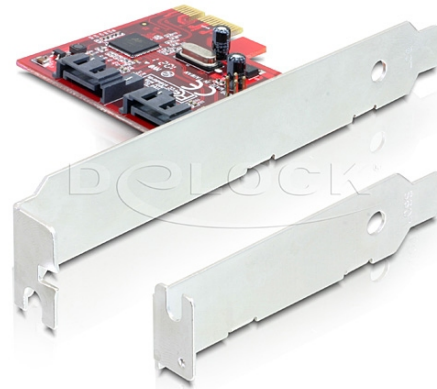

### Delock PCI Express Card > 2 x internal SATA 6 Gb/s

#### Description

The Delock PCI Express card expands your PC by two internal SATA ports. You can connect devices like e.g. hard drives, DVD-drives etc. to the card.

#### Specification

- Connector:  
internal:  
2 x SATA 6 Gb/s 7 pin plug  
1 x PCI Express x1, V2.0
- Chipset: Marvell
- Data transfer rate up to 6 Gb/s
- Supports hard drive with Native Command Queue (NCQ) feature
- Supports ATA, ATAPI
- Raid 0, 1
- Hot Plug

#### Package content

- PCI Express card
- Low profile bracket
- Driver CD
- User manual