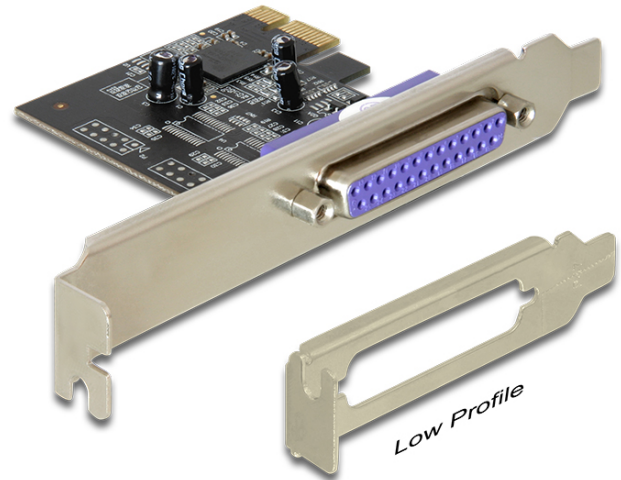

Delock PCI Express Card > 1 x Parallel

Description

The Delock PCI Express card expands your PC by one external parallel port. You can connect devices like scanner, printer etc. to the card.

Specification

- Connector:
external: 1 x Parallel DB25 female
internal: 1 x PCI Express x1, V1.1
- Chipset: Oxford
- Data transfer rate up to 2.5 Mb/s
- SPP, EPP, ECP compatible to IEEE 1284

System requirements

- Windows
XP/Server-2003/Server-2003-64/Vista/Vista-64/7/7-64/8/8-64/8.1/8.1-64/10/10-64
- PC with one free PCI Express slot

Package content

- PCI Express card
- Low profile bracket
- Driver CD
- User manual

Item no. 89219

EAN: 4043619892198

Country of origin: China

Package: Retail Box

Images