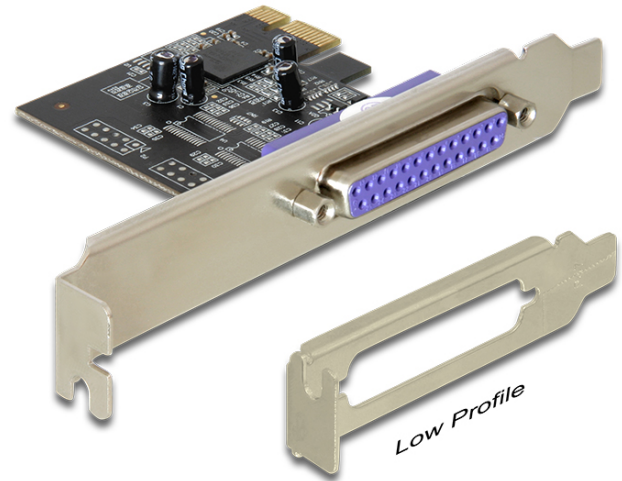

Item No. 89219

Delock PCI Express Card > 1 x Parallel

Description

The Delock PCI Express card expands your PC by one external parallel port. You can connect devices like scanner, printer etc. to the card.

Specification

- Connector:
external: 1 x Parallel DB25 female
internal: 1 x PCI Express x1, V1.1
- Chipset: Oxford
- Data transfer rate up to 2.5 Mb/s
- SPP, EPP, ECP compatible to IEEE 1284

System requirements