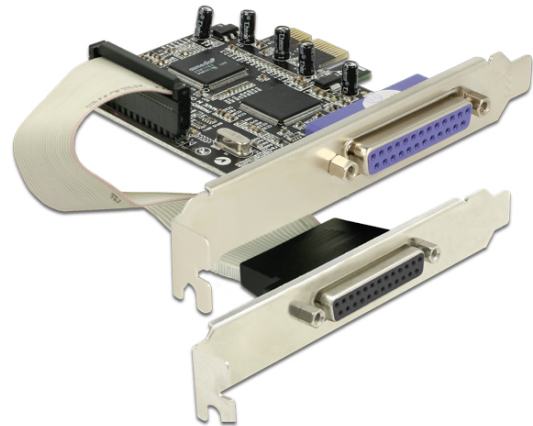

# Delock PCI Express Card > 2 x Parallel

## Description

The Delock PCI Express card expands your PC by two external parallel ports. You can connect devices like scanner, printer etc. to the card.

## Specification

- Connector:
  - external:
    - 1 x Parallel DB25 female
    - 1 x Parallel DB25 female (separate rear bracket)
  - internal:
    - 1 x PCI Express x1, V1.1
- Chipset: ASIX, Asmedia
- Data transfer rate up to 1.5 Mb/s
- SPP, PS2, EPP, ECP compatible to IEEE 1284

## Package content

- PCI Express card
- Slot bracket
- 2 x low profile bracket
- Driver CD
- User manual