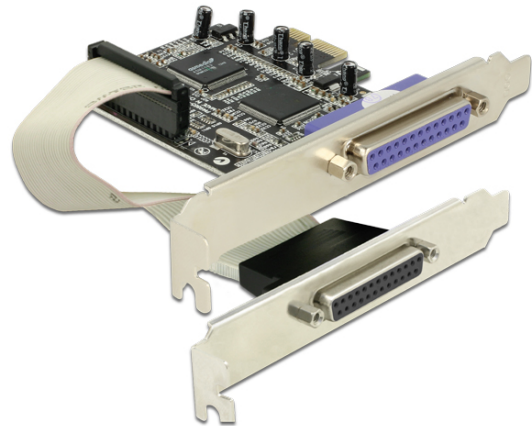

# Delock PCI Express Card > 2 x Parallel

## Description

The Delock PCI Express card expands your PC by two external parallel ports. You can connect devices like scanner, printer etc. to the card.

## Specification

- Connector:
  - external:
    - 1 x Parallel DB25 female
    - 1 x Parallel DB25 female (separate rear bracket)
  - internal:
    - 1 x PCI Express x1, V1.1
- Chipset: ASIX, Asmedia
- Data transfer rate up to 1.5 Mb/s
- SPP, PS2, EPP, ECP compatible to IEEE 1284

## Package content

- PCI Express card
- Slot bracket
- 2 x low profile bracket
- Driver CD
- User manual