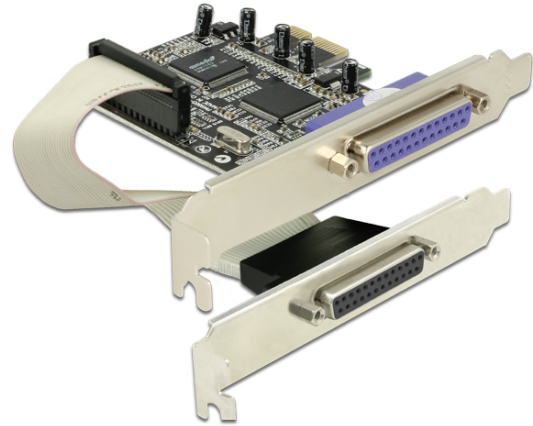

## Delock PCI Express Card > 2 x Parallel

### Description

The Delock PCI Express card expands your PC by two external parallel ports. You can connect devices like scanner, printer etc. to the card.

### Specification

- Connector:
  - external:
    - 1 x Parallel DB25 female
    - 1 x Parallel DB25 female (separate rear bracket)
  - internal:
    - 1 x PCI Express x1, V1.1
- Chipset: ASIX, Asmedia
- Data transfer rate up to 1.5 Mb/s
- SPP, PS2, EPP, ECP compatible to IEEE 1284

### Package content

- PCI Express card
- Slot bracket
- 2 x low profile bracket
- Driver CD
- User manual