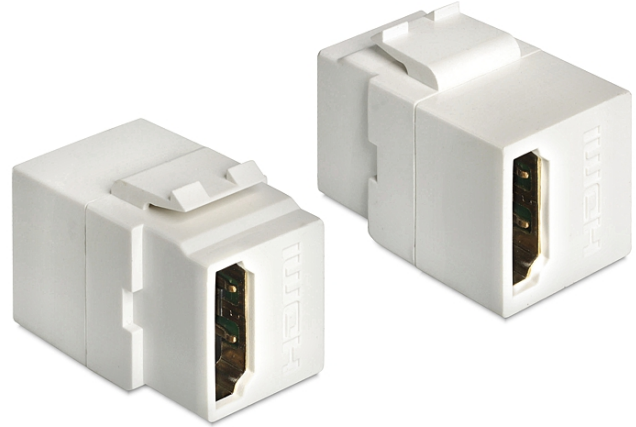

Item No. 86316

Delock Keystone module HDMI female > HDMI female

Description

This module by Delock can be used to extend e. g. an HDMI cable. With its standardised dimensions it can be used for easy snap-in mounting in e. g. a Keystone patchpanel, face plate or surface-mount box.

Specification

- Connector: HDMI A female > HDM A female
- HDMI-High Speed with Ethernet
- Gold-plated contacts
- For Keystone ports with 19.2 x 14.9 mm
- Dimensions (LxWxH): 29.7 x 21.9 x 17.4 mm

Package content