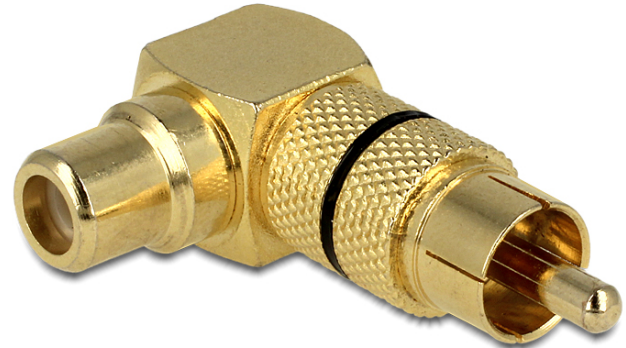

Delock Adapter RCA male > RCA female 90° angled

Description

This adapter from Delock enables you to angle your RCA port. Thus, you can connect an RCA cable to e.g. a backside of your television installed at the wall.

Specification

- Connector: RCA male > RCA female 90° angled
- Colour: golden with a black ring
- Connector: gold-plated
- Dimensions (LxWxH): ca. 38.4 x 23.4 x 12.1 mm

System requirements

- One free RCA port or
- One free RCA plugs