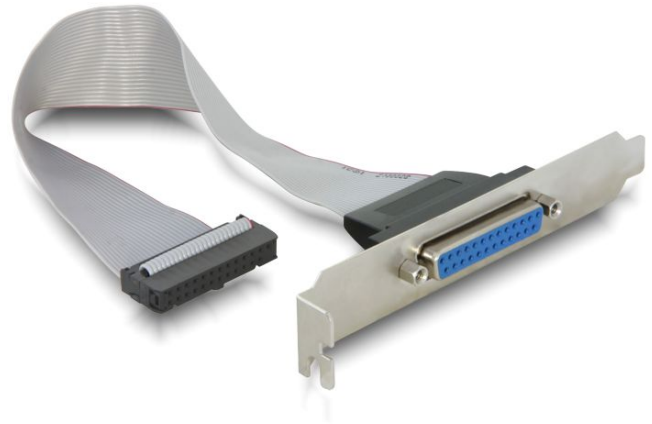

### Delock Slot Bracket > 1 x Parallel

#### Description

This Delock slot bracket can be installed into a free slot of your PC and enables you to lead out one internal parallel port in order to connect one external parallel device.

#### Specification

- Connection: 1 x parallel DB25 external
- Slot bracket for installation into PC slot
- Cable length: ca. 22 cm

#### Package content

- Slot bracket 1 x Parallel port