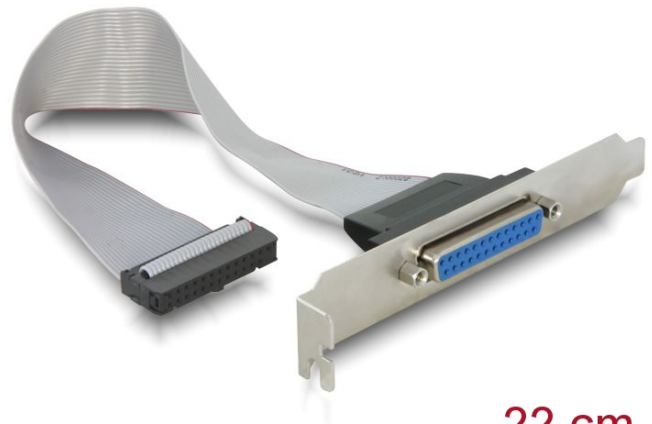

## Delock Slot Bracket > 1 x Parallel

### Description

This Delock slot bracket can be installed into a free slot of your PC and enables you to lead out one internal parallel port in order to connect one external parallel device.

22 cm

### Specification

- Connection: 1 x parallel DB25 external
- Slot bracket for installation into PC slot
- Cable length: ca. 22 cm

### Package content

- Slot bracket 1 x Parallel port