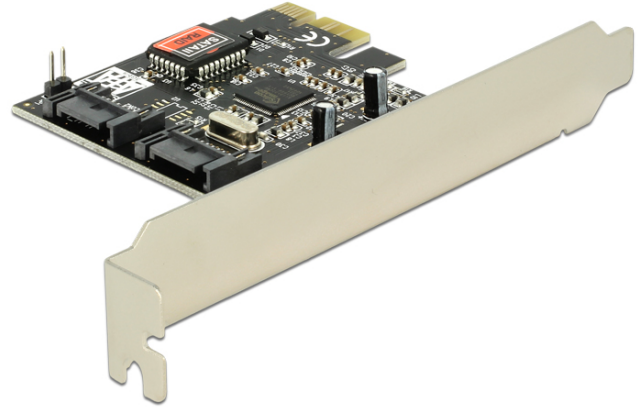

## Item No. 70137

# Delock PCI Express Card > 2 x internal SATA 3 Gb/s + Raid

### Description

The Delock PCI Express card expands your PC by two internal SATA ports. You can connect devices like e.g. hard drives, DVD-drives etc. to the card.

### Specification

- Connector:  
internal:  
2 x SATA 3 Gb/s 7 pin plug  
1 x PCI Express x1, V1.0a
- Data transfer rate up to 3 Gb/s
- Supports hard drive with Native Command Queue (NCQ) feature
- Raid 0, 1 (Windows Vista, 7)
- Raid 10, 5 are supported, if drives are connected to a Port Multiplier (Windows Vista, 7)
- Hot Plug