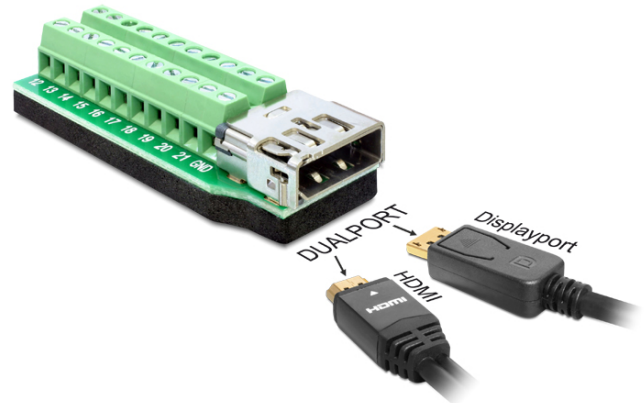

# Delock Adapter Dualport HDMI + Displayport female > Terminal Block 22 pin

## Description

This Dualport adapter combines the Displayport and HDMI interface in one port, you can plug in Displayport male as well as DHMI male. At the other end you can find the terminal block which is made for special industrial application e.g. for connecting single wires with open cable heads.

## Specification

- Dualport HDMI + DP female
- 22 pin Terminal block
- Pitch 3.81
- Bottom side with isolating, antislip pad
- Dimension (LxWxH): ca. 56.8 x 24 x 13.7 mm

## Package content

- Adapter