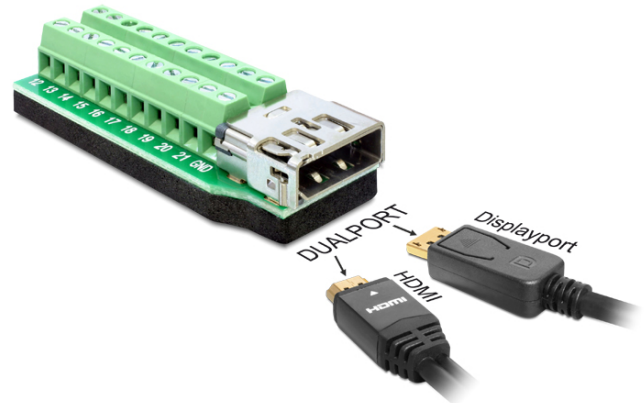

Delock Adapter Dualport HDMI + Displayport female > Terminal Block 22 pin

Description

This Dualport adapter combines the Displayport and HDMI interface in one port, you can plug in Displayport male as well as DHMI male. At the other end you can find the terminal block which is made for special industrial application e.g. for connecting single wires with open cable heads.

Specification

- Dualport HDMI + DP female
- 22 pin Terminal block
- Pitch 3.81
- Bottom side with isolating, antislip pad
- Dimension (LxWxH): ca. 56.8 x 24 x 13.7 mm

Package content

- Adapter

Item no. 65393