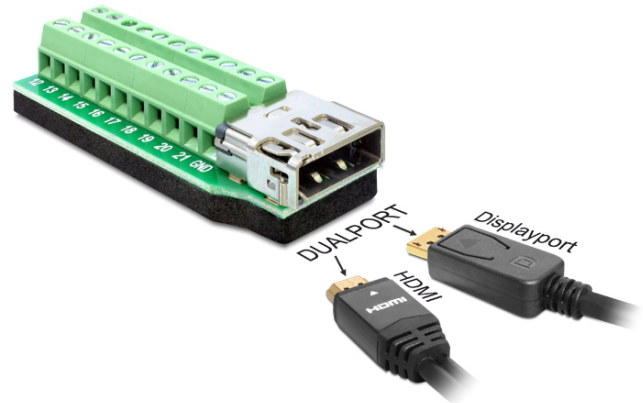

# Delock Adapter Dualport HDMI + Displayport female > Terminal Block 22 pin

## Description

This Dualport adapter combines the Displayport and HDMI interface in one port, you can plug in Displayport male as well as DHMI male. At the other end you can find the terminal block which is made for special industrial application e.g. for connecting single wires with open cable heads.

## Specification

- Dualport HDMI + DP female
- 22 pin Terminal block
- Pitch 3.81
- Bottom side with isolating, antislip pad
- Dimension (LxWxH): ca. 56.8 x 24 x 13.7 mm

## Package content

- Adapter

Item no. 65393

EAN: 4043619653935

Country of origin: China

Package: Poly bag