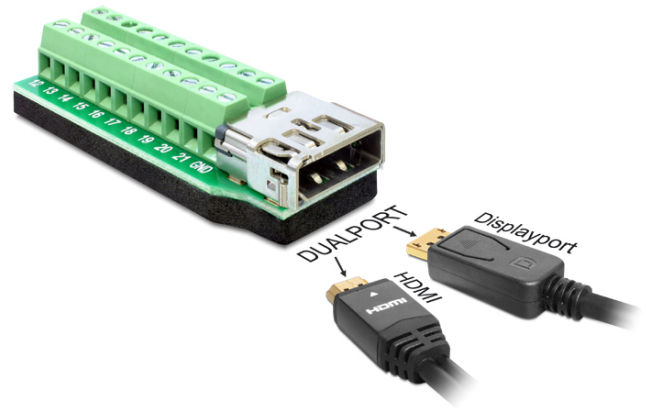

Item No. 65393

Delock Adapter Dualport HDMI + Displayport female > Terminal Block 22 pin

Description

This Dualport adapter combines the Displayport and HDMI interface in one port, you can plug in Displayport male as well as DHMI male. At the other end you can find the terminal block which is made for special industrial application e.g. for connecting single wires with open cable heads.

Specification

- Dualport HDMI + DP female
- 22 pin Terminal block
- Pitch 3.81
- Bottom side with isolating, antislip pad
- Dimension (LxWxH): ca. 56.8 x 24 x 13.7 mm

Package content

- Adapter

Additional Information