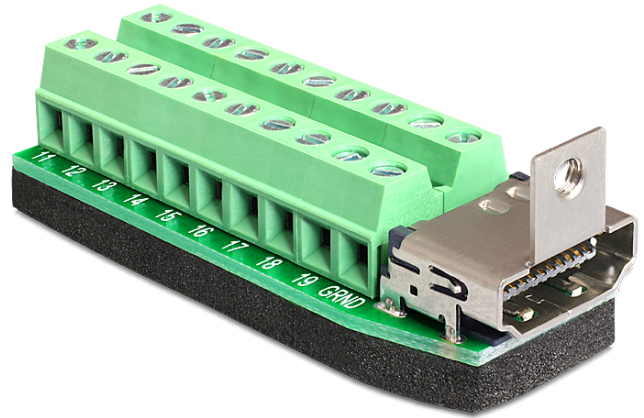

Delock Adapter HDMI female > Terminal Block 20pin

Description

Specification

Item no. 65168

EAN: 4043619651689

Country of origin: China

Package: Poly bag