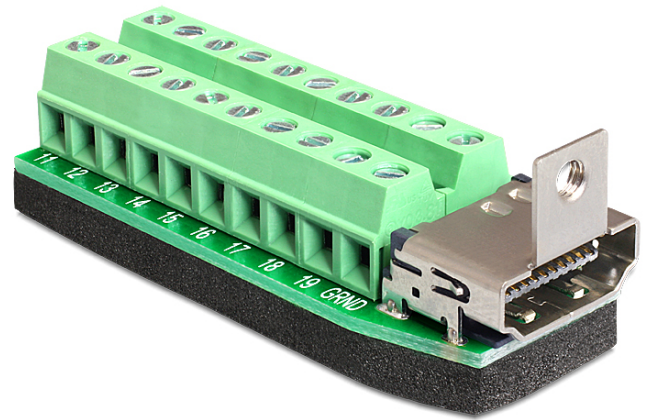

Delock Adapter HDMI female > Terminal Block 20pin

Description

Specification

Item no. 65168

EAN: 4043619651689

Country of origin: China

Package: Poly bag