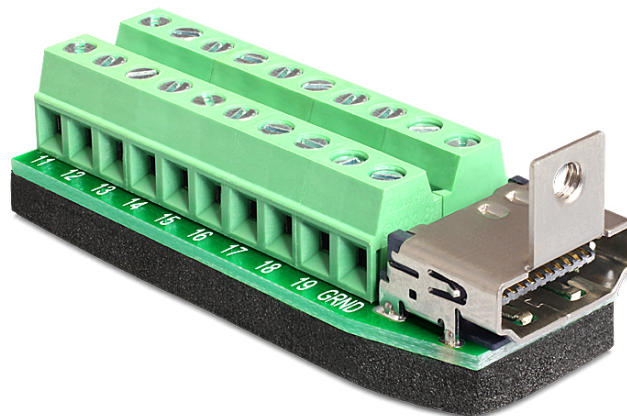

Item No. 65168

Delock Adapter HDMI female > Terminal Block 20pin

Description

Specification

Additional Information

EAN: 4043619651689

Country of origin: China

Package: Poly bag