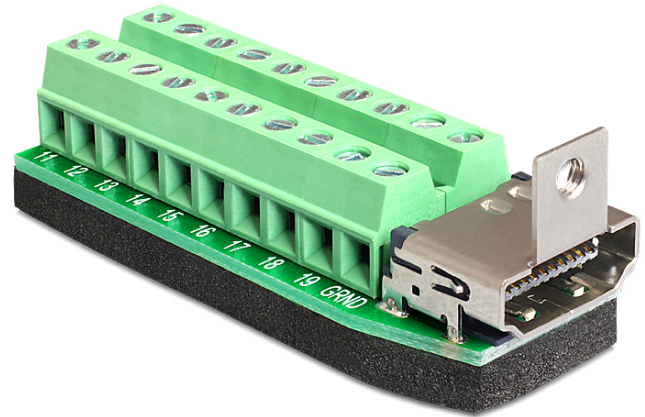

Item No. 65168

Delock Adapter HDMI female > Terminal Block 20pin

Description

Specification

Additional Information

EAN: 4043619651689

Country of origin: Taiwan

Package: Poly bag