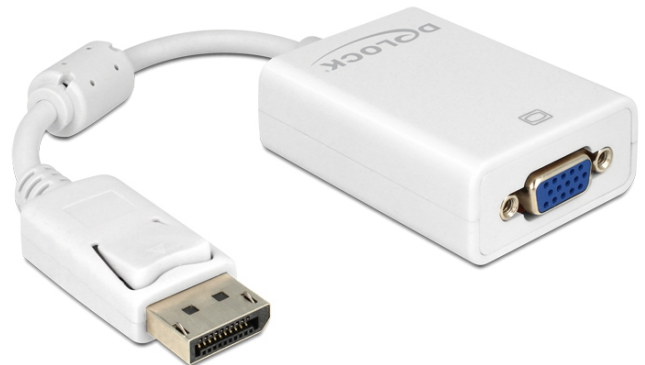

# Delock Adapter Displayport 1.2 male > VGA female white

## Description

This adapter enables you to connect e.g. a VGA monitor through a free Displayport interface.

22 cm

## Specification

- Connector:
  - 1 x Displayport 20 pin male >
  - 1 x VGA 15 pin female
- Chipset: Analogix
- Displayport 1.2 specification
- VGA port with screw nuts
- Resolution up to WUXGA 1920 x 1200 @ 60 Hz (depending on the system and the connected hardware)
- Standby detection, standby enter into sleep mode automatically
- 1 x ferrite core
- Cable length ca. 12 cm without connector
- Colour: white
- OS independent, no driver installation necessary

## Package content

- Adapter Displayport to VGA