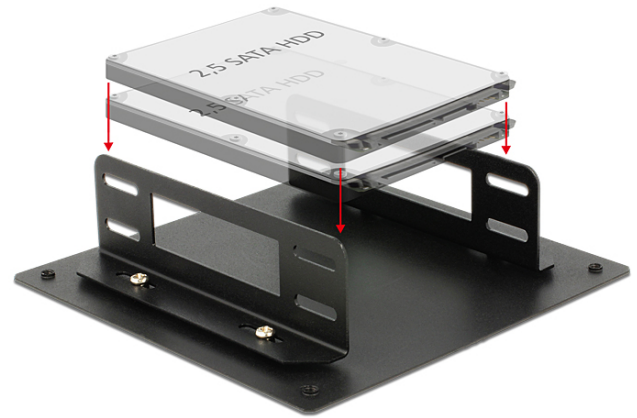

## Delock Installation frame for 2 x 2.5" HDD

### Description

Use this Delock installation frame in order to install up to two 2.5" hard drives individually in your PC.

### Special features

- Individual mounting option

### Specification

- Installation option:
  - 1) 2 x 2.5" HDD with 9.5 mm height
  - 2) 1 x 2.5" HDD with more than 9.5 mm height
- 4 holes with a distance of 10.5 cm each for fixing of the base plate
- Black metal frame